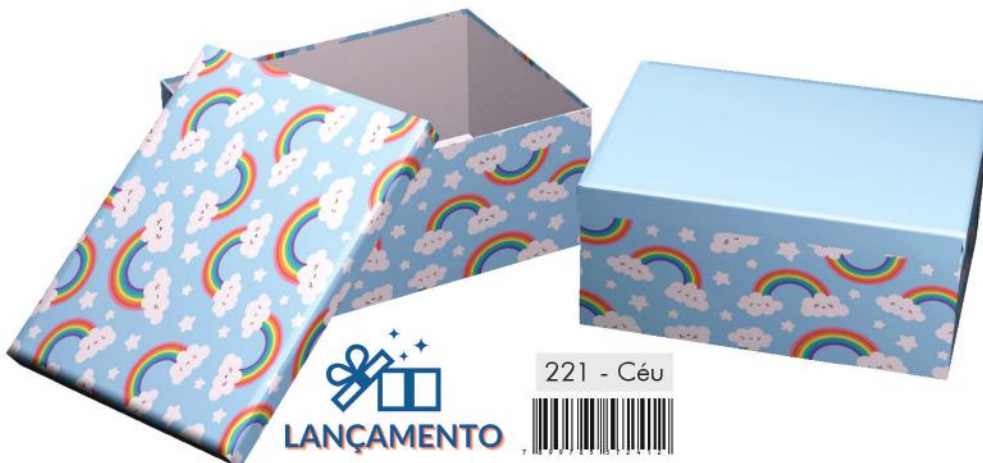

187 - Floral Azul

CAIXAS DE PRESENTE

CARTONADA COM 10UN G

210 - Oceano

Código	Und. Venda
202.76	kit c/ 10un

220 - Abstrato

Medida	
2%	7,5cmx12,5cmx19cm
3%	8,5cmx14,5cmx21cm
4%	9,5cmx16,5cmx23cm
6%	10,5cmx18cmx25cm
8%	11,5cmx20cmx27cm
10%	12,5cmx21,5cmx29cm
12%	13,5cmx27cmx35cm
15%	14,5cmx25cmx33cm
18%	15,5cmx27cmx35cm
22%	16,5cmx28,5cmx37cm